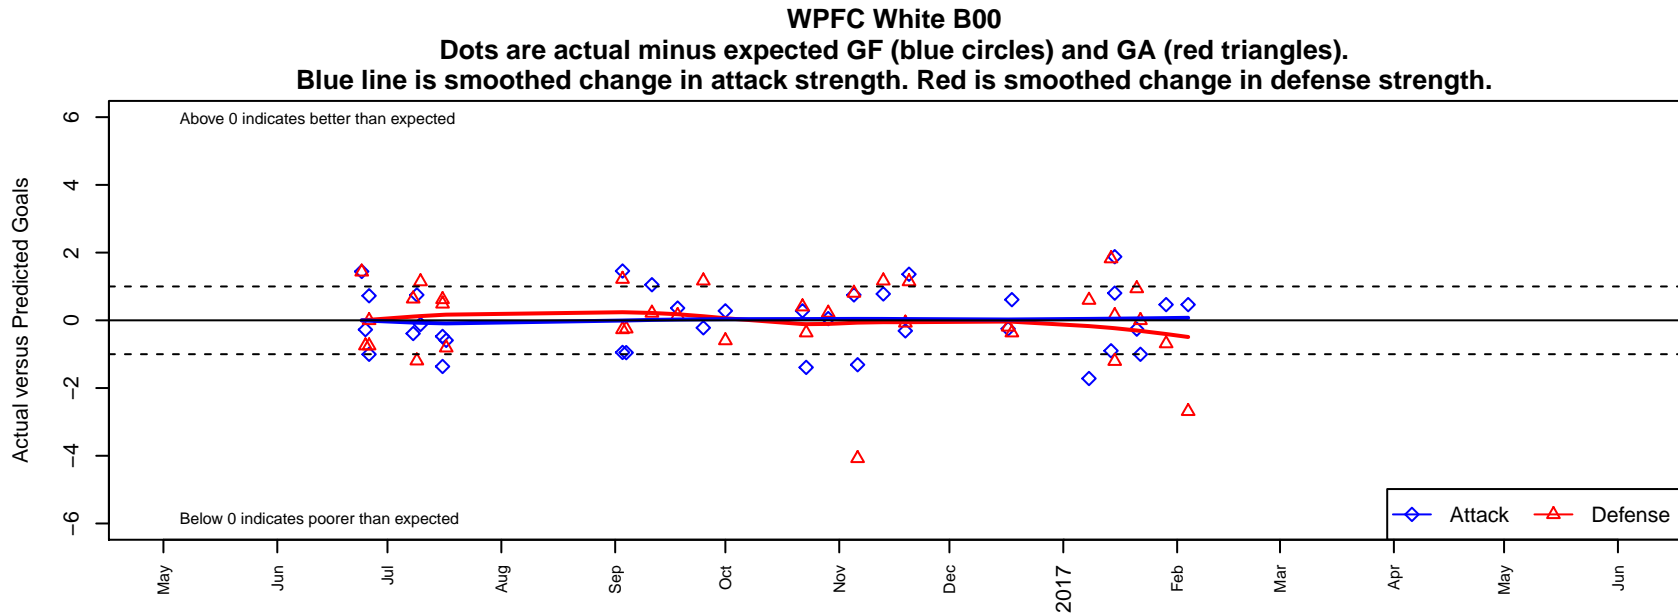

WPFC White B00

Washington Premier FC
 Tacoma, WA
 B00 total strength=1635
 attack=20.08 defense=16.25
 fall league = RCL B00 Div 2

alt names used:
 WPFC B00 White
 WASHINGTON PREMIER FC WPFC B00 WHI
 WPFC B00 White B
 WPFC B00 White
 WPFC B00 White B
 WPFC B00 White
 WASHINGTON PREMIER FC (WA)

**attack and defense variance (black dot)
relative to other teams
and top 10 in region**

**attack and defense rating
relative to others at age
and all opponents in last 13 months**

Performance relative to 13 month average