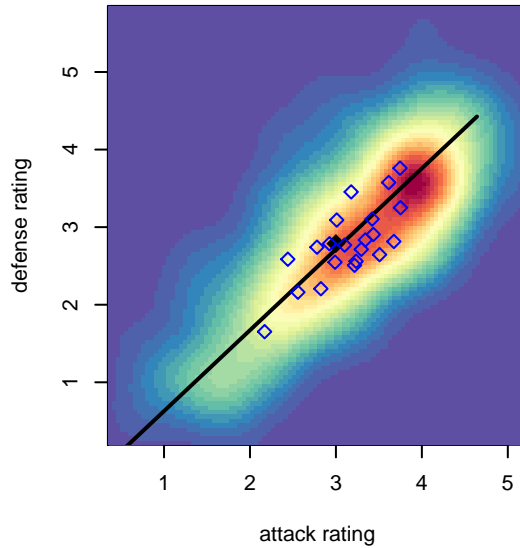

WPFC White B00

Washington Premier FC
 Tacoma, WA
 B00 total strength=1635
 attack=20.08 defense=16.25
 fall league = RCL B00 Div 2

alt names used:
 WPFC B00 White
 WASHINGTON PREMIER FC WPFC B00 WHI
 WPFC B00 White B
 WPFC B00 White
 WPFC B00 White B
 WPFC B00 White
 WASHINGTON PREMIER FC (WA)

**attack and defense variance (black dot)
relative to other teams
and top 10 in region**

**attack and defense rating
relative to others at age
and all opponents in last 13 months**

Performance relative to 13 month average