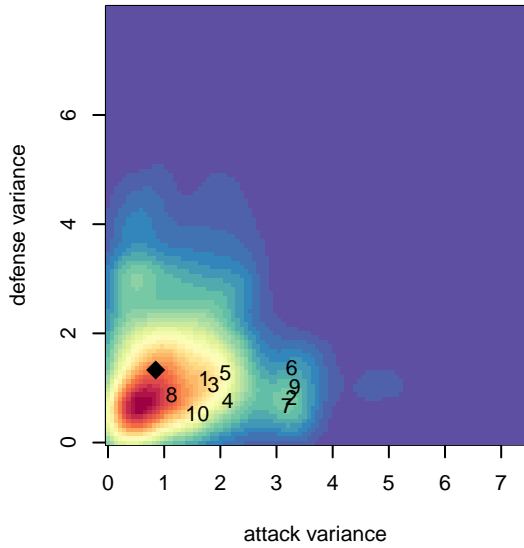

WPFC White B00

Washington Premier FC
 Tacoma, WA
 B00 total strength=1635
 attack=20.08 defense=16.25
 fall league = RCL B00 Div 2

alt names used:
 WPFC B00 White
 WASHINGTON PREMIER FC WPFC B00 WHI
 WPFC B00 White B
 WPFC B00 White
 WPFC B00 White B
 WPFC B00 White
 WASHINGTON PREMIER FC (WA)

**attack and defense variance (black dot)
relative to other teams
and top 10 in region**

**attack and defense rating
relative to others at age
and all opponents in last 13 months**

Performance relative to 13 month average