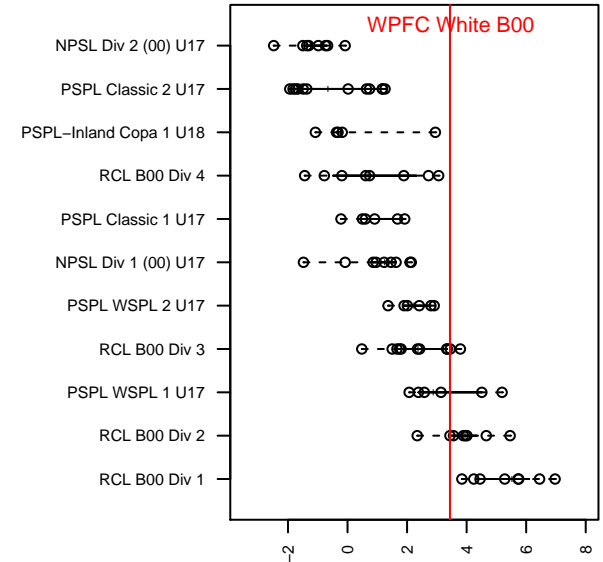

WPFC White B00

Washington Premier FC
 Tacoma, WA
 B00 total strength=1635
 attack=20.08 defense=16.25
 fall league = RCL B00 Div 2

alt names used:
 WPFC B00 White
 WASHINGTON PREMIER FC WPFC B00 WHI
 WPFC B00 White B
 WPFC B00 White
 WPFC B00 White B
 WPFC B00 White
 WASHINGTON PREMIER FC (WA)

**attack and defense variance (black dot)
relative to other teams
and top 10 in region**

**attack and defense rating
relative to others at age
and all opponents in last 13 months**

Performance relative to 13 month average