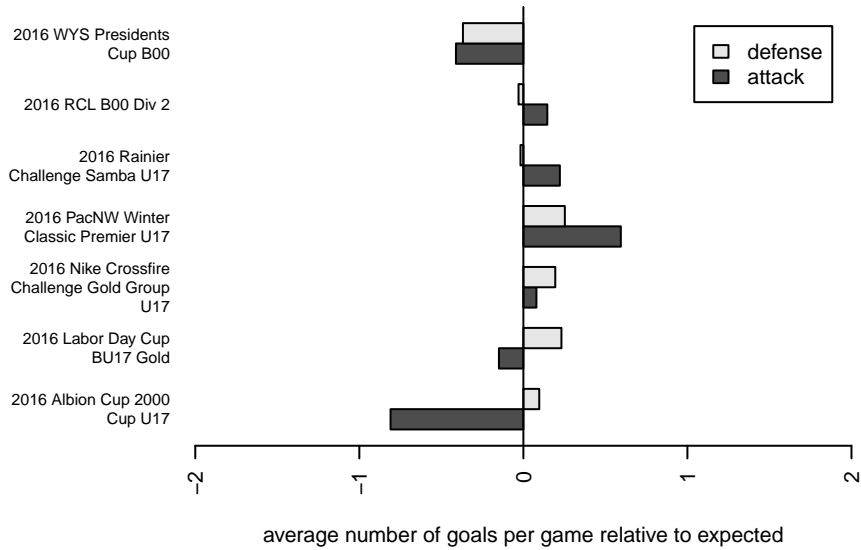

WPFC White B00

Washington Premier FC
 Tacoma, WA
 B00 total strength=1635
 attack=20.08 defense=16.25
 fall league = RCL B00 Div 2

alt names used:
 WPFC B00 White
 WASHINGTON PREMIER FC WPFC B00 WHI
 WPFC B00 White B
 WPFC B00 White
 WPFC B00 White B
 WPFC B00 White
 WASHINGTON PREMIER FC (WA)

Venues played:
 2016 Rainier Challenge Samba U17
 2016 Nike Crossfire Challenge Gold Group U17
 2016 Albion Cup 2000 Cup U17
 2016 Labor Day Cup BU17 Gold
 2016 RCL B00 Div 2
 2016 WYS Presidents Cup B00
 2016 PacNW Winter Classic Premier U17

**attack and defense variance (black dot)
relative to other teams
and top 10 in region**

**attack and defense rating
relative to others at age
and all opponents in last 13 months**

Performance relative to 13 month average