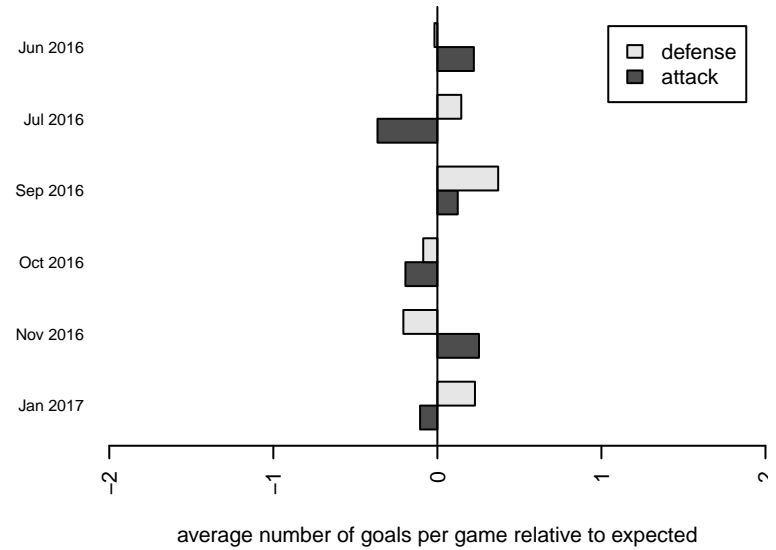

Performance relative to 13 month average